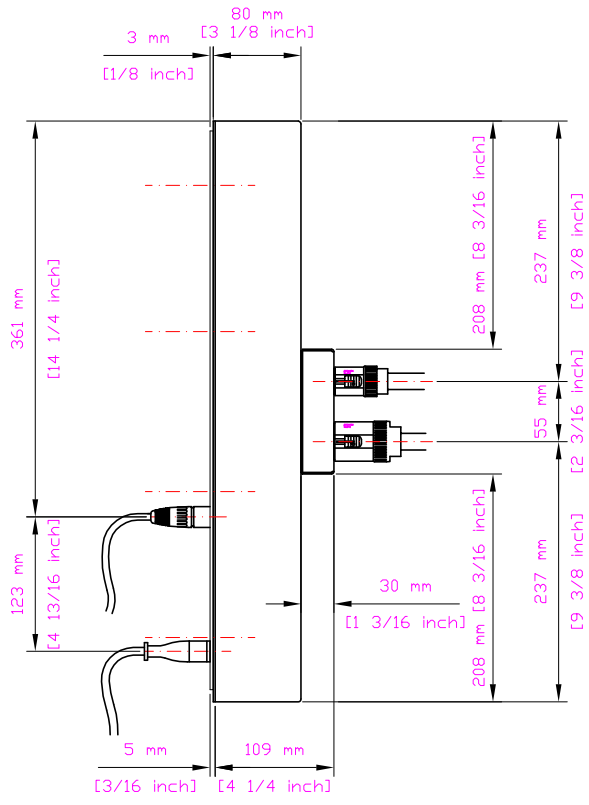

12U Rack Mount Chassis  
530 mm [20 7/8 inch]

1038 RACK VIEWS  
 30.3.98/JM  
 + 8.11.06/SDM