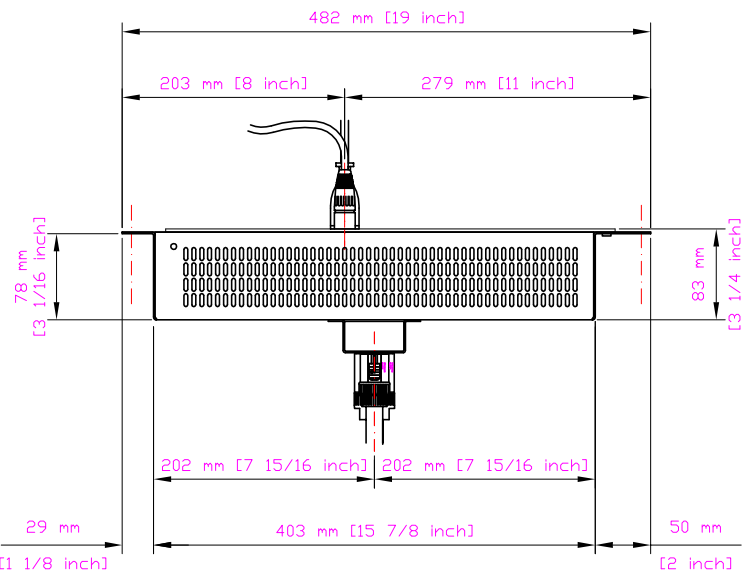

12U Rack Mount Chassis  
530 mm [20 7/8 inch]

1038 RACK VIEWS  
 30.3.98/JM  
 + 8.11.06/SDM