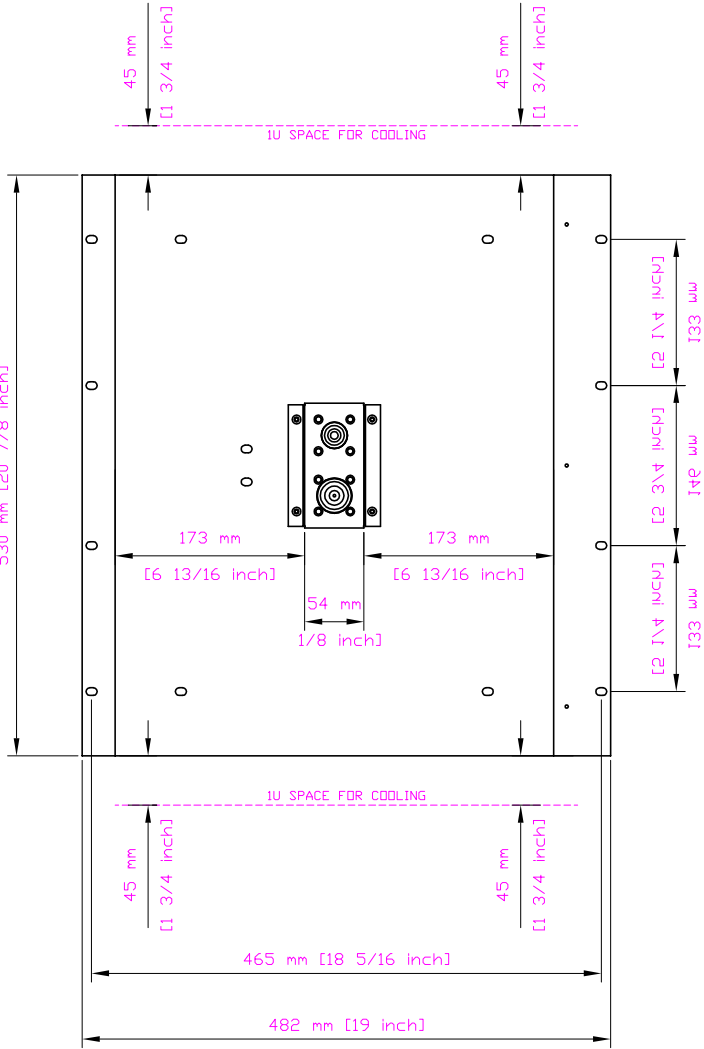

12U Rack Mount Chassis  
530 mm [20 7/8 inch]

1038 RACK VIEWS  
 30.3.98/JM  
 + 8.11.06/SDM