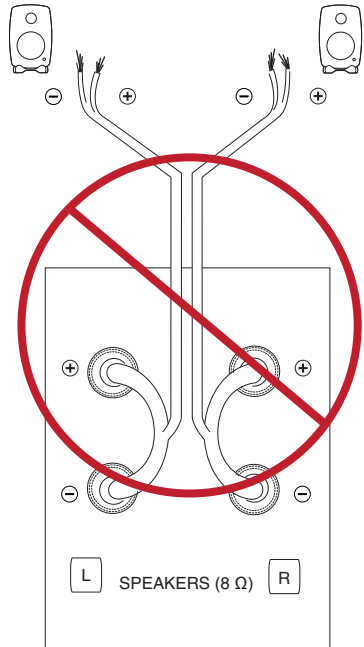

Loudspeaker Angle and Distance

Connecting the 6010A