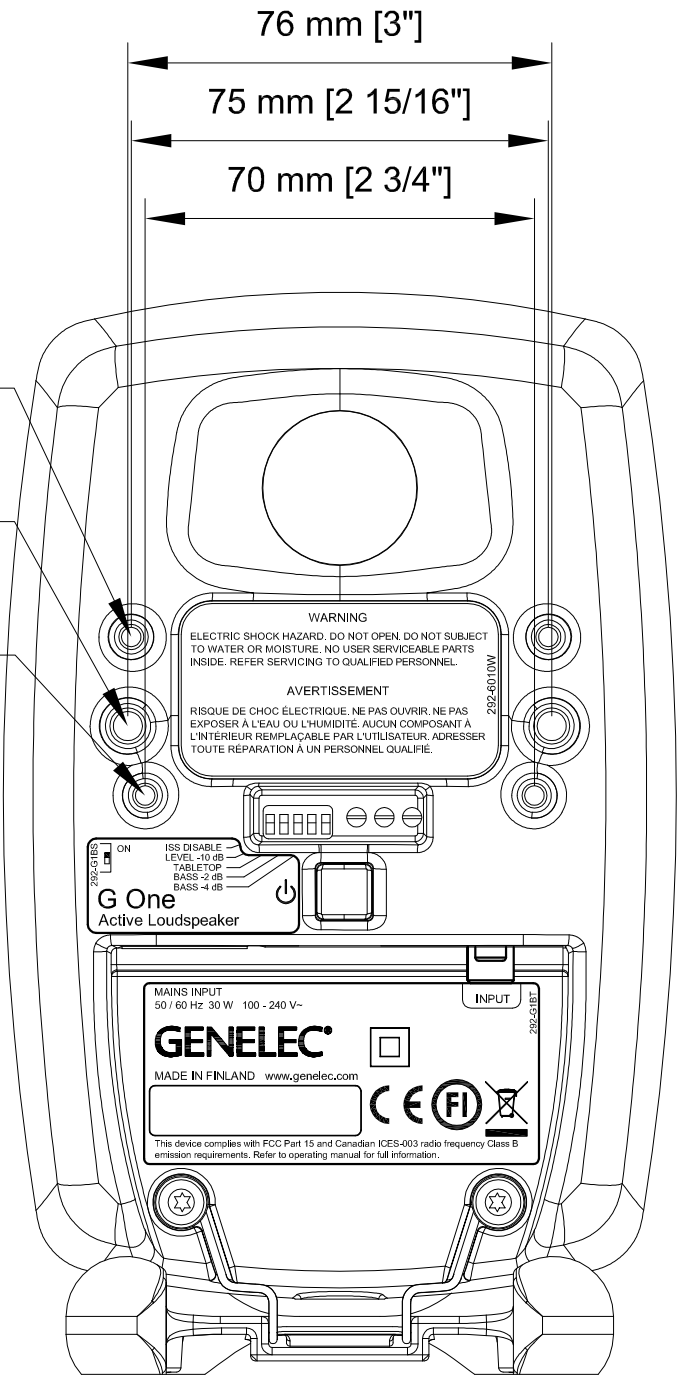

M4 depth 8.5
(2 pcs)

M6 depth 8.5
(2 pcs)

M4 depth 8.5
(2 pcs)

Acoustic axis 120 mm [4 3/4\"/>

G One B views
14.6.16 OR