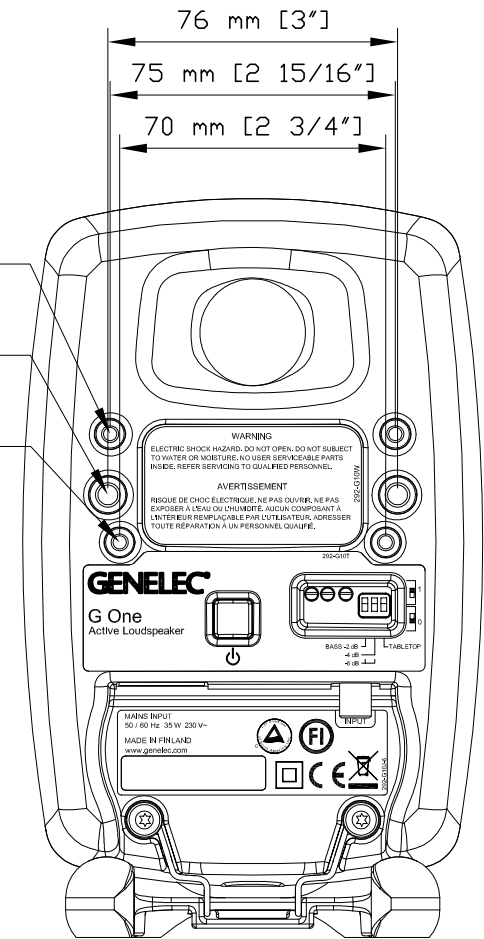

M4 depth 8.5
(2 pcs)

M6 depth 8.5
(2 pcs)

M4 depth 8.5
(2 pcs)

G One views
11.1.13 JN