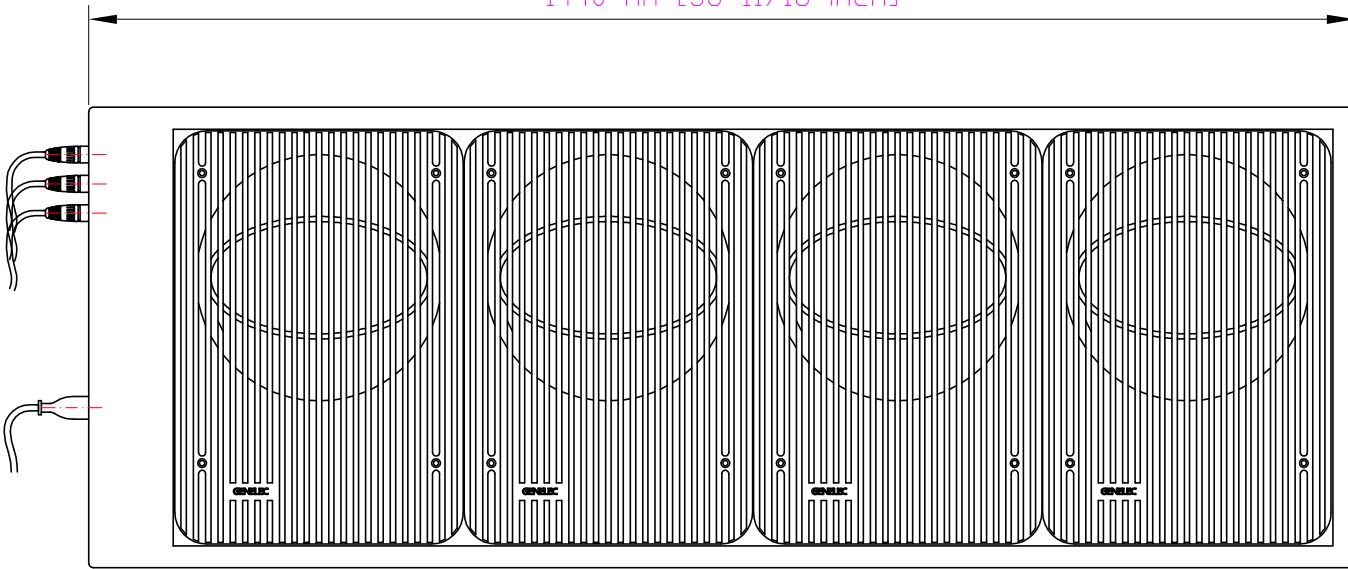

1440 mm [56 11/16 inch]

558 mm [21 15/16 inch]

7073A VIEWS
21.03.03 DR