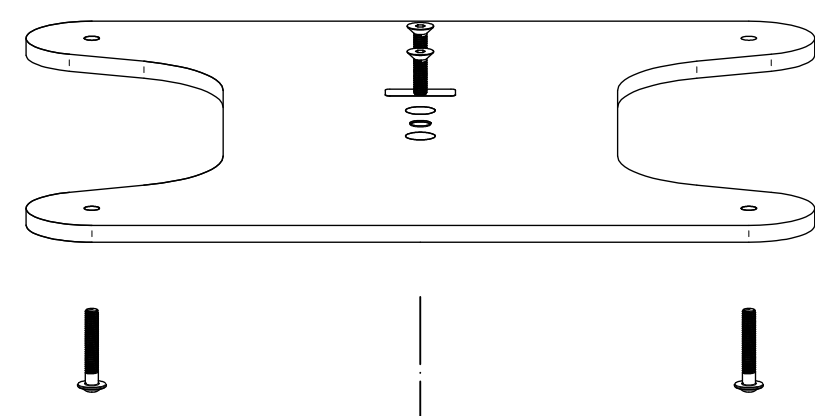

GENELEC S360-450B  
K&M 24467-00-56

GENELEC S360-408B  
K&M 24458-000-56

K&M 26793

GENELEC 8260-450B  
K&M 19628-300-56

GENELEC 8051-408  
K&M 19625-330-56

Universal stand plates

K&M 26792-024-56

K&M 26792-032-56

# GENELEC Floor stand S360-415B

K&M 26791-000-56

Variable height adjustment in 50mm steps from 644-1044 mm

GENELEC S360

Acoustic axis:  
998-1398mm

GENELEC S360

Acoustic axis:  
980-1380mm

GENELEC 1038CF  
GENELEC 1238CF / DF

Acoustic axis:  
1108-1508mm

GENELEC 8260

Acoustic axis:  
1100-1500mm

GENELEC 8x5x

Acoustic axis:  
8351: 888-1288mm  
8x50: 940-1340mm