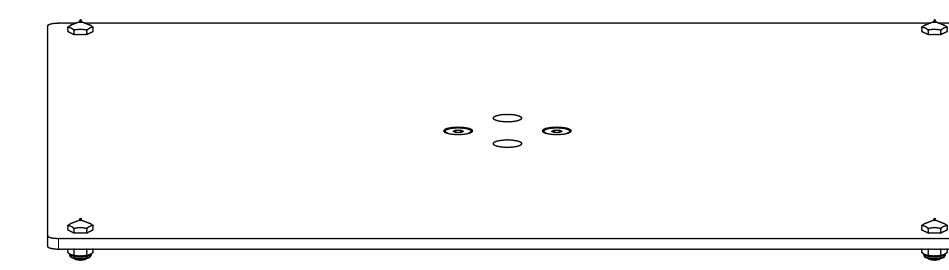

GENELEC S360-450B  
K&M 24467-00-56

GENELEC S360-408B  
K&M 24458-000-56

K&M 26793

GENELEC 8260-450B  
K&M 19628-300-56

GENELEC 8051-408  
K&M 19625-330-56

Universal stand plates

K&M 26792-024-56

K&M 26792-032-56

# GENELEC Floor stand S360-415B

K&M 26791-000-56

Variable height adjustment in 50mm steps from 644-1044 mm

GENELEC S360

Acoustic axis:  
998-1398mm

GENELEC S360

Acoustic axis:  
980-1380mm

GENELEC 1038CF  
GENELEC 1238CF / DF

Acoustic axis:  
1108-1508mm

GENELEC 8260

Acoustic axis:  
1100-1500mm

GENELEC 8x5x

Acoustic axis:  
8351: 888-1288mm  
8x50: 940-1340mm