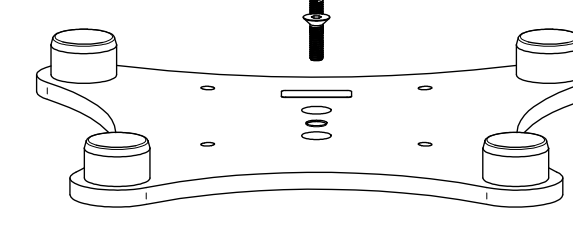

GENELEC 8260-450B
K&M 19628-300-56