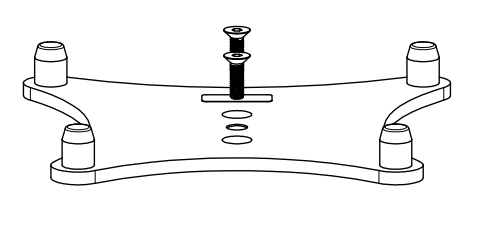

GENELEC S360-450B  
K&M 24467-00-56

GENELEC S360-408B  
K&M 24458-000-56

K&M 26793

GENELEC 8260-450B  
K&M 19628-300-56

GENELEC 8051-408  
K&M 19625-330-56

Universal stand plates

K&M 26792-024-56

K&M 26792-032-56

# GENELEC Floor stand S360-415B

K&M 26791-000-56

Variable height adjustment in 50mm steps from 644-1044 mm

GENELEC S360

Acoustic axis:  
998-1398mm

GENELEC S360

Acoustic axis:  
980-1380mm

GENELEC 1038CF  
GENELEC 1238CF / DF

Acoustic axis:  
1108-1508mm

GENELEC 8260

Acoustic axis:  
1100-1500mm

GENELEC 8x5x

Acoustic axis:  
8351: 888-1288mm  
8x50: 940-1340mm