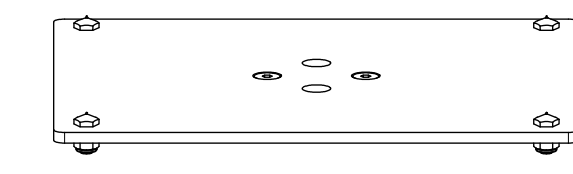

Universal stand plates

K&M 26792-024-56