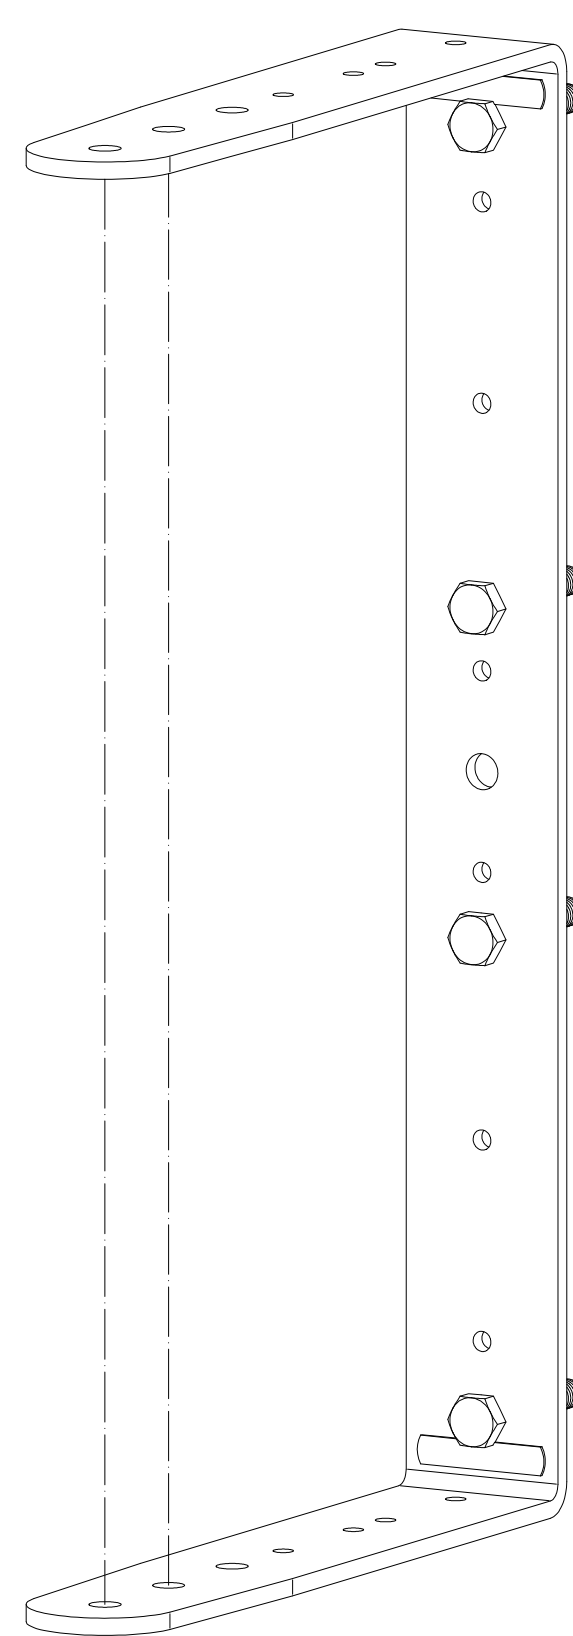

## GENELEC U-bracket adapter S360-424B

K&M 24468-000-56

- Application examples -

Wall mount  
Direct mounted  
- horizontal -

Wall mount  
Direct mounted  
- vertical -

Wall mount with  
S360-444B  
K&M 24479-018-55