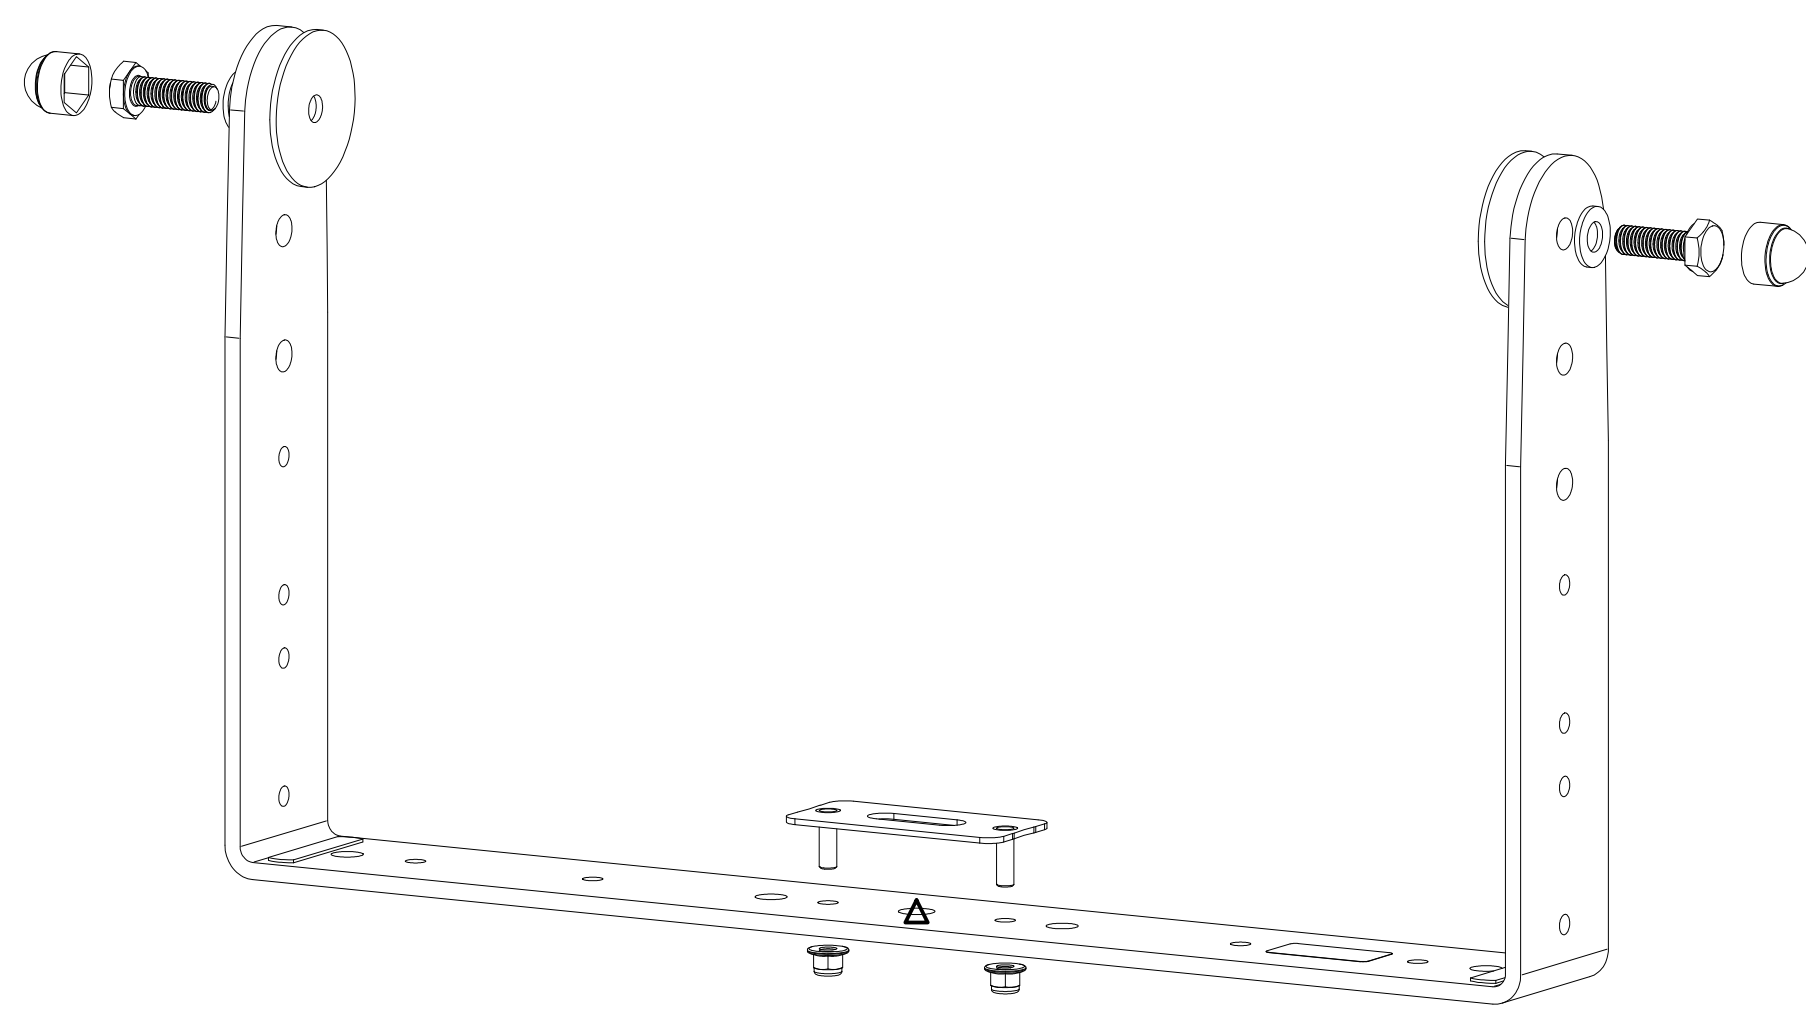

## GENELEC U-bracket adapter S360-424B

K&M 24468-000-56

- Application examples -

Wall mount  
Direct mounted  
- horizontal -

Wall mount  
Direct mounted  
- vertical -

Wall mount with  
S360-444B  
K&M 24479-018-55