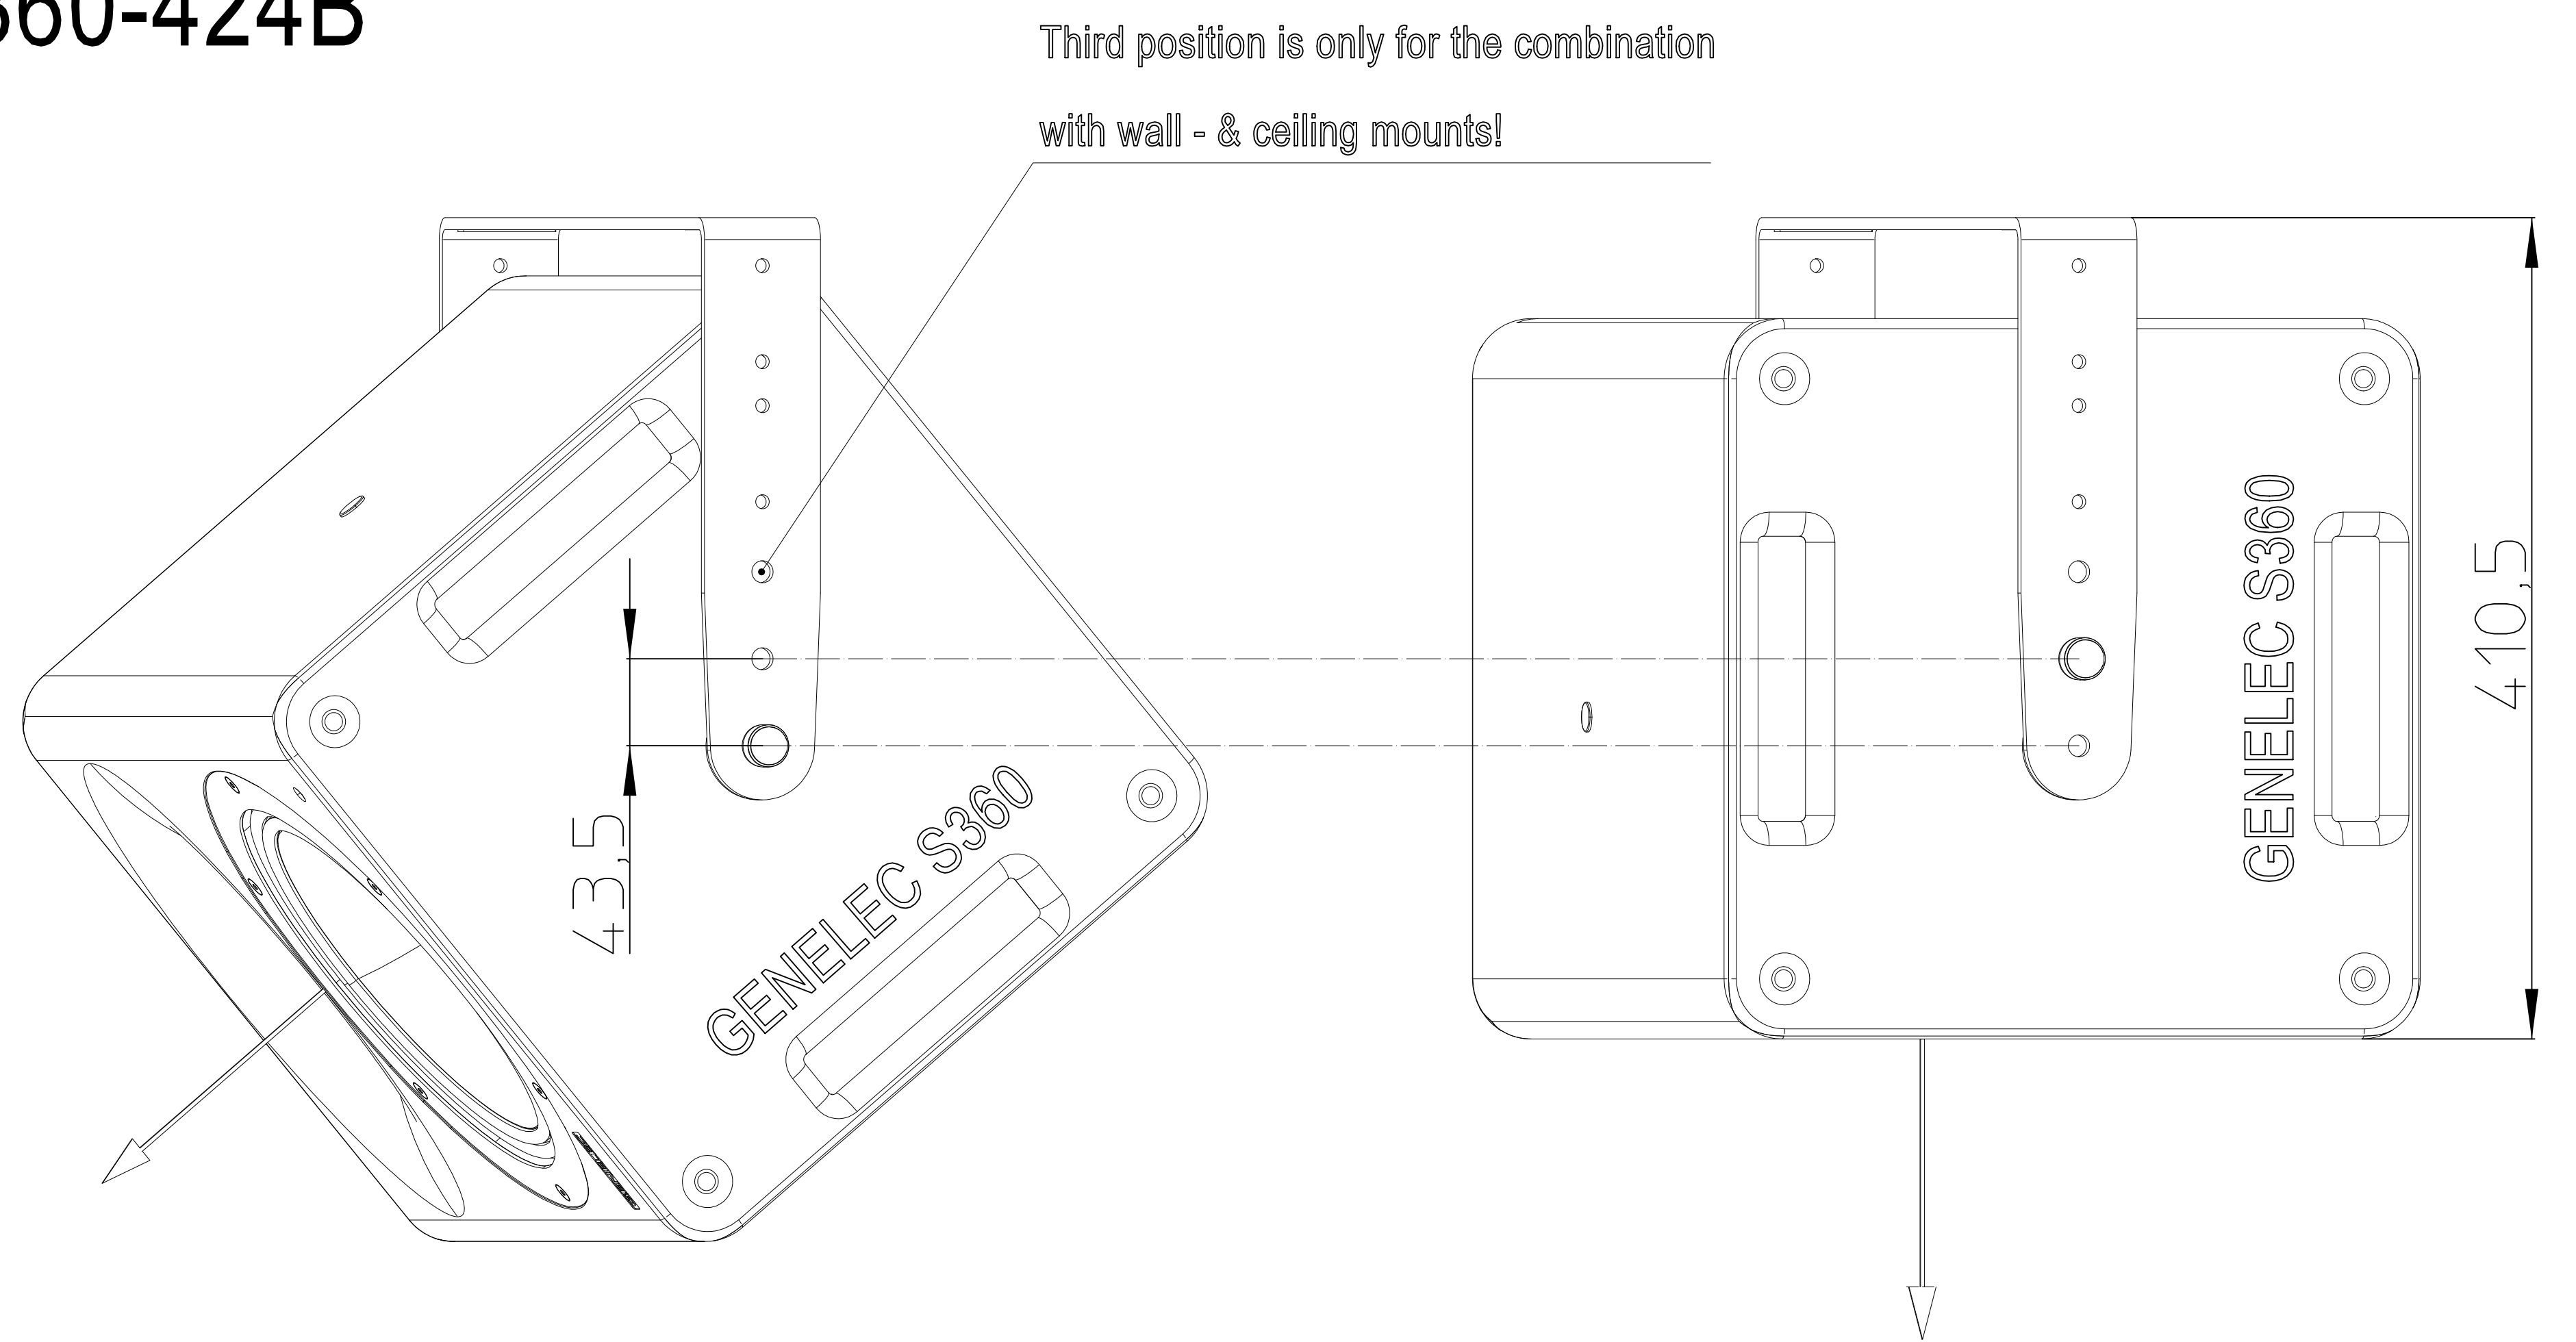

## GENELEC U-bracket adapter S360-424B

K&M 24468-000-56

- Application examples -

Wall mount  
Direct mounted  
- horizontal -

Wall mount  
Direct mounted  
- vertical -

Wall mount with  
S360-444B  
K&M 24479-018-55