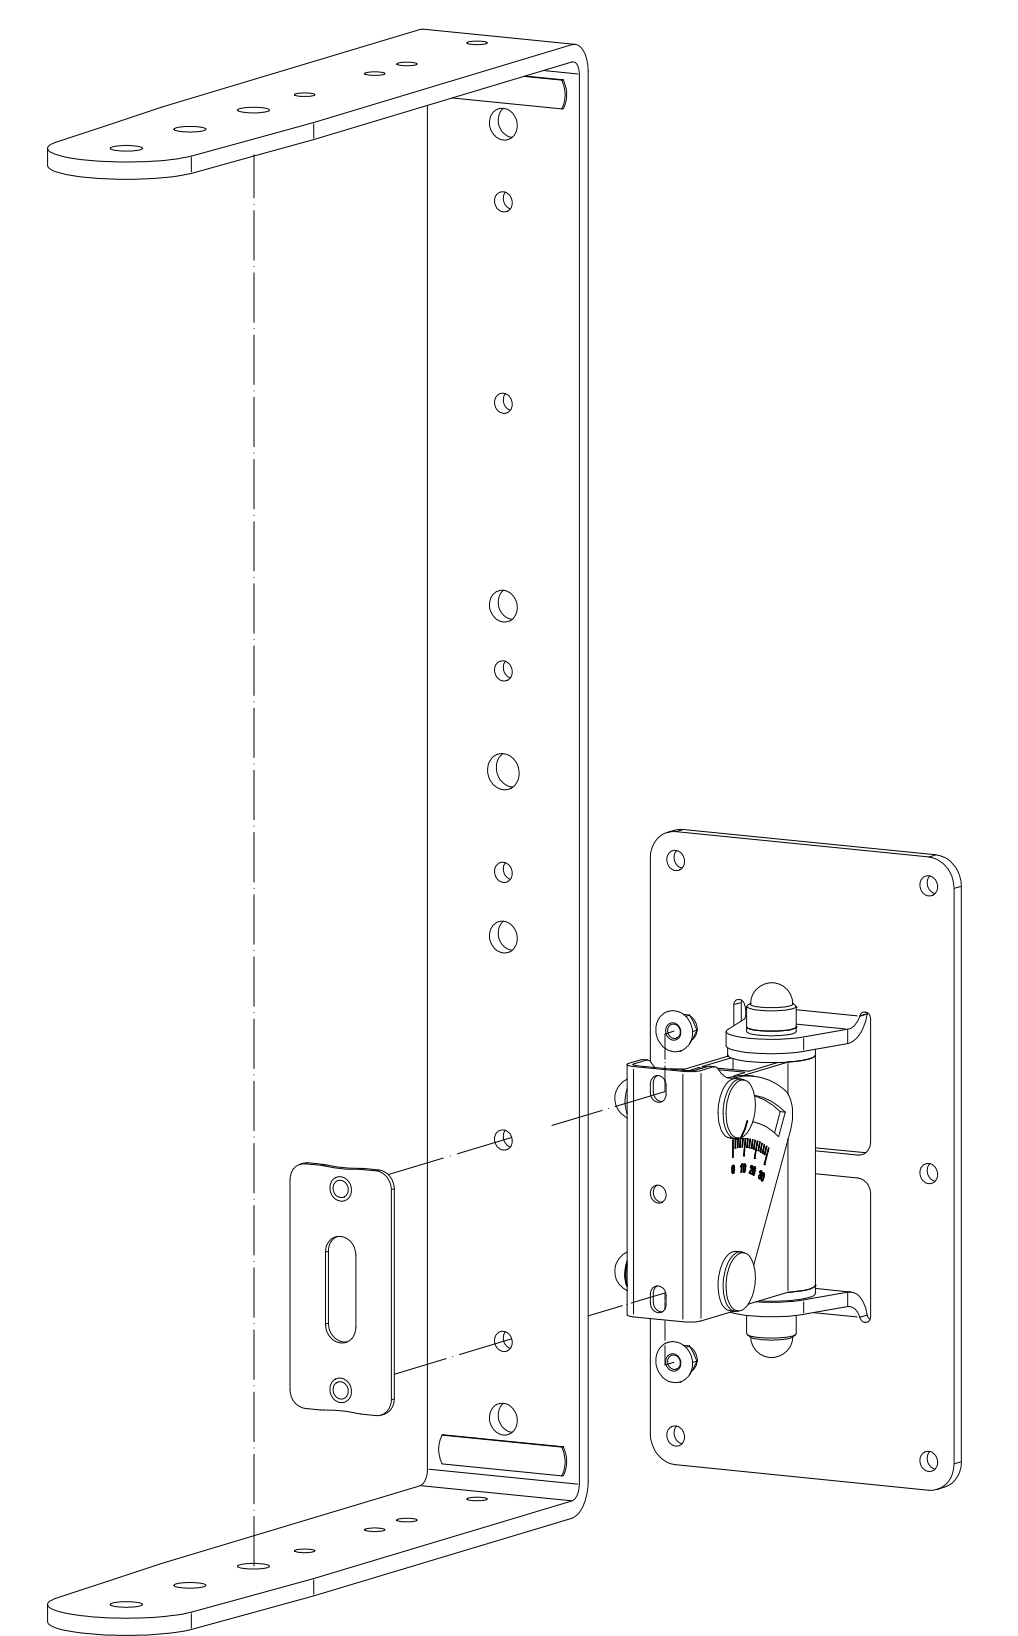

## GENELEC U-bracket adapter S360-424B

K&M 24468-000-56

- Application examples -

Wall mount  
Direct mounted  
- horizontal -

Wall mount  
Direct mounted  
- vertical -

Wall mount with  
S360-444B  
K&M 24479-018-55