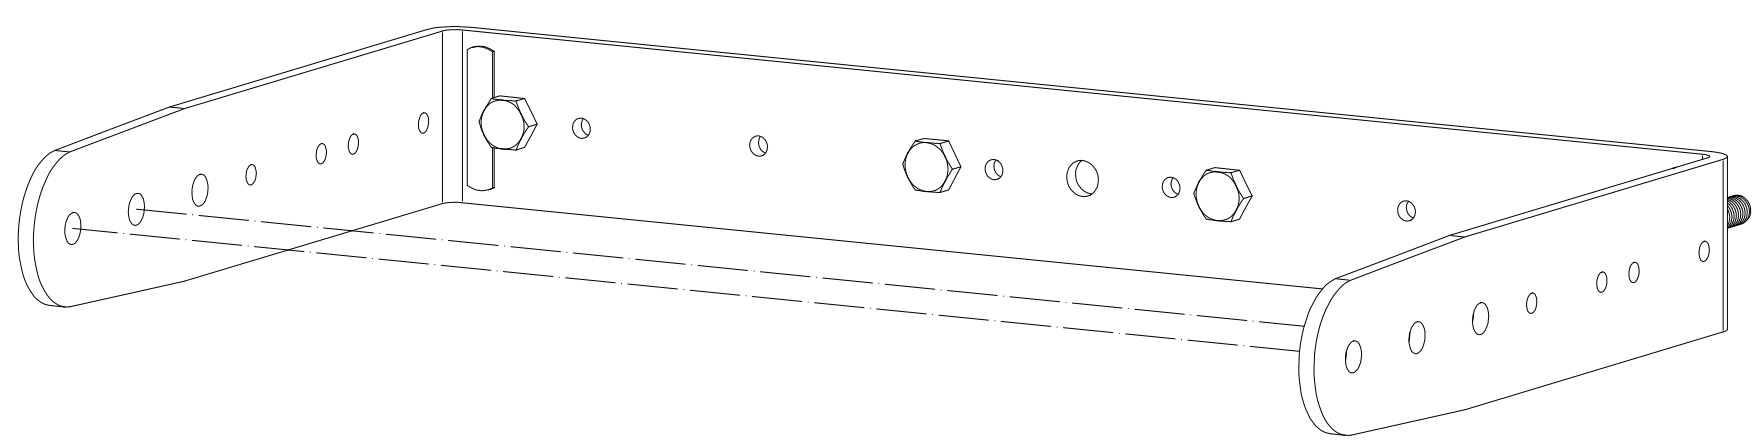

## GENELEC U-bracket adapter S360-424B

K&M 24468-000-56

- Application examples -

Wall mount  
Direct mounted  
- horizontal -

Wall mount  
Direct mounted  
- vertical -

Wall mount with  
S360-444B  
K&M 24479-018-55