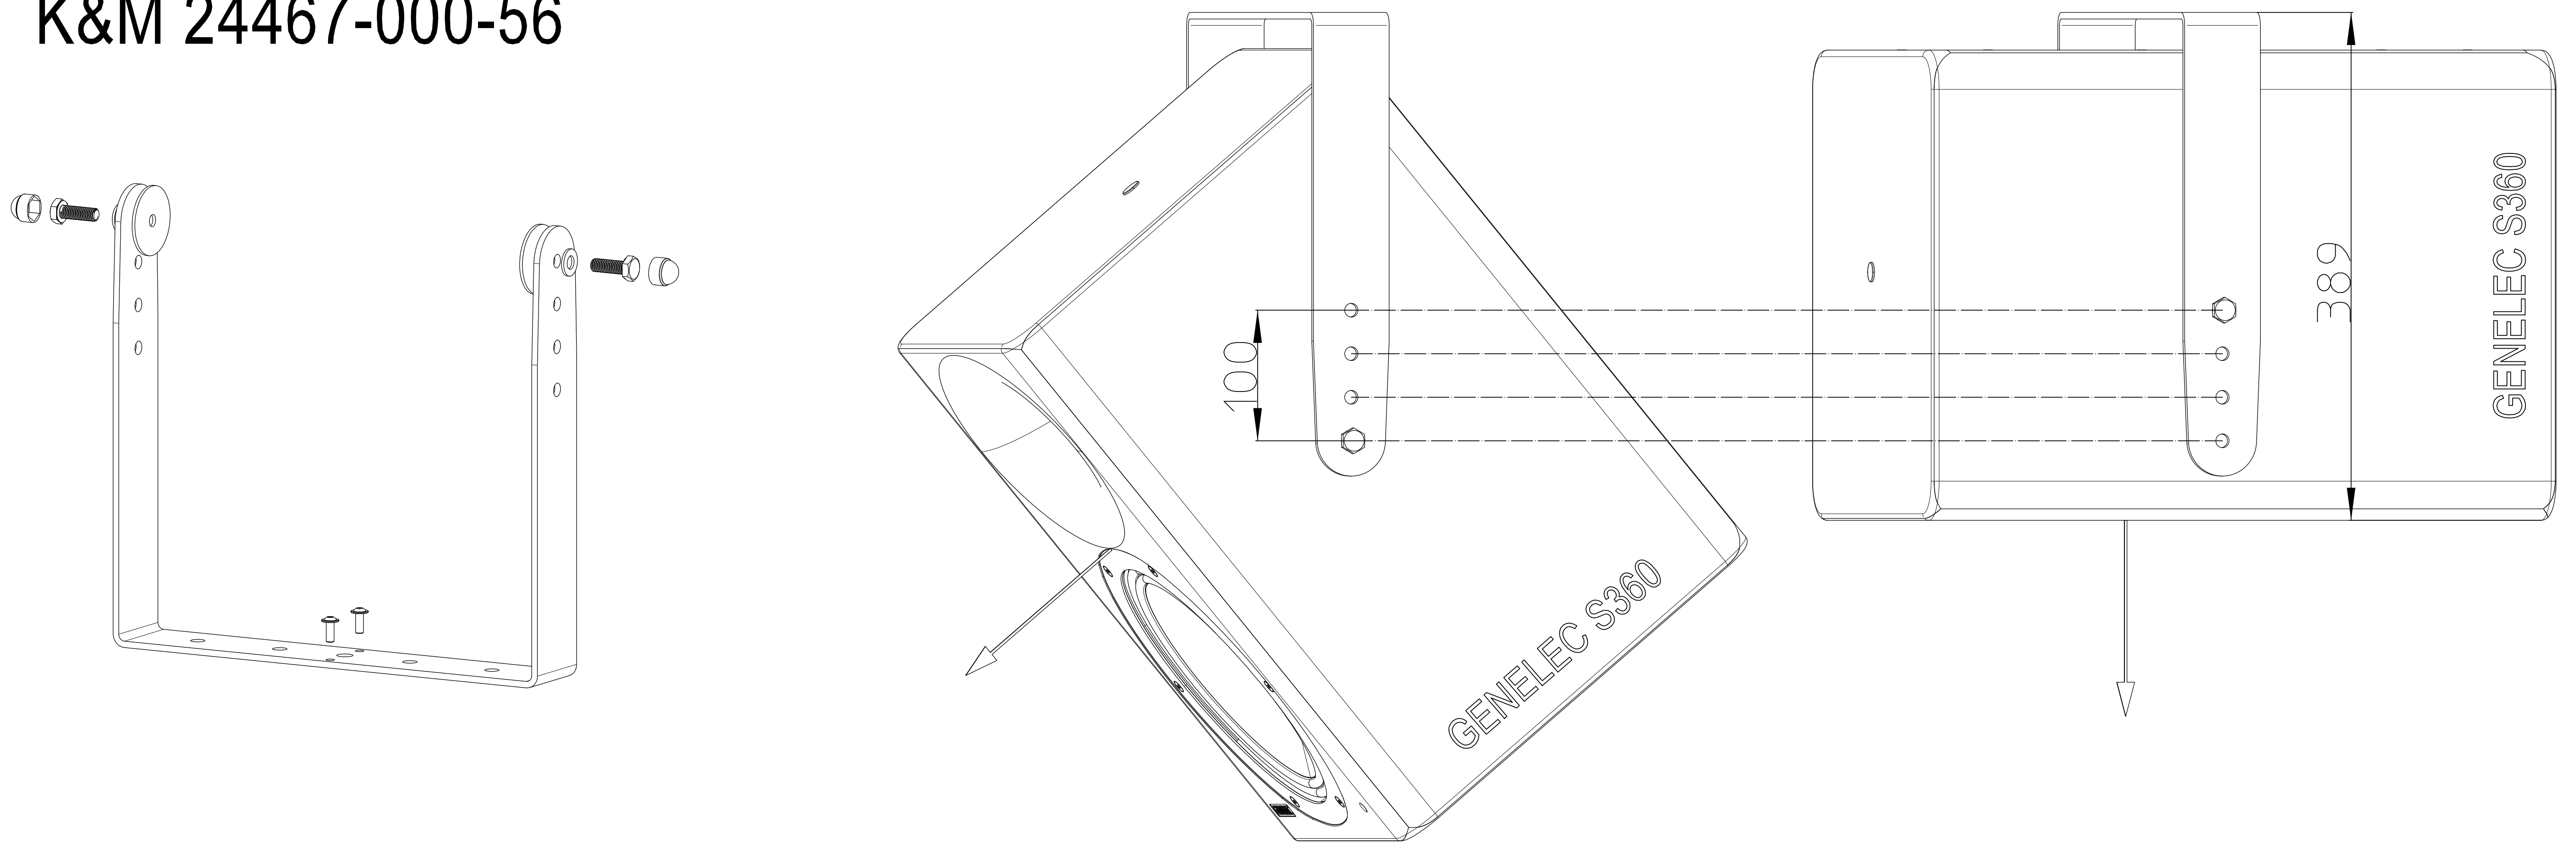

- Application examples -

GENELEC U-bracket adapter S360-450B

K&M 24467-000-56

- Application examples -

GENELEC S360-415B
K&M 26791-000-56
- or -
GENELEC 8260-415B
K&M 26795-018-56

K&M 24281-000-55
Screw-on adapter
&
Speaker stand
- or -
Distance rod