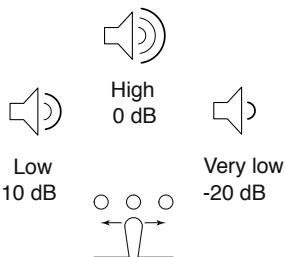

Level

Suggested Tone Control Settings